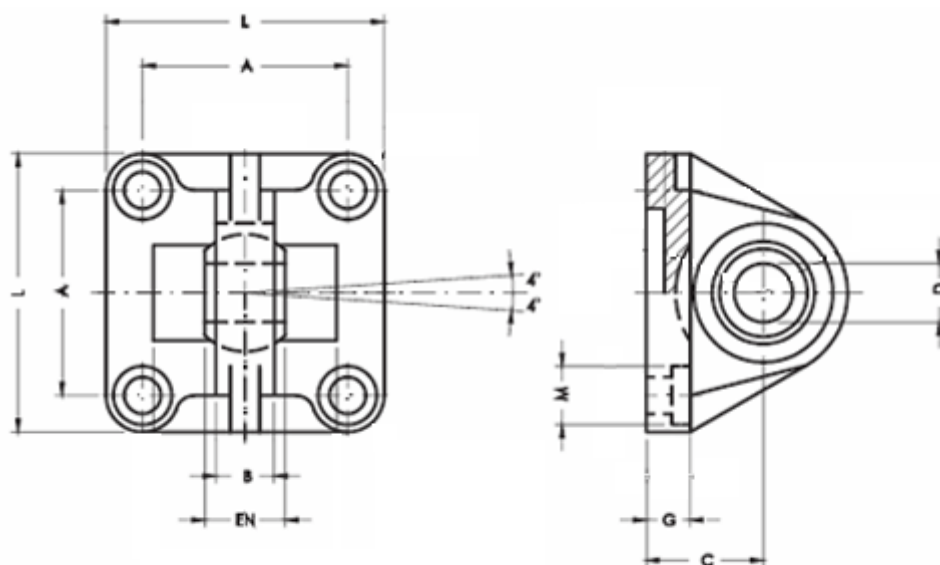

Article number: 587005363

Description: Barrow male hinge DIN648K, 0053/63  
for 63 mm cylinder

## Measures

A	= 56.5	M = 15
B	= 15.0	
C	= 32	
Cylinder size	= 63	
D	= 16	
EN	= 21	
G	= 11	
L	= 75	